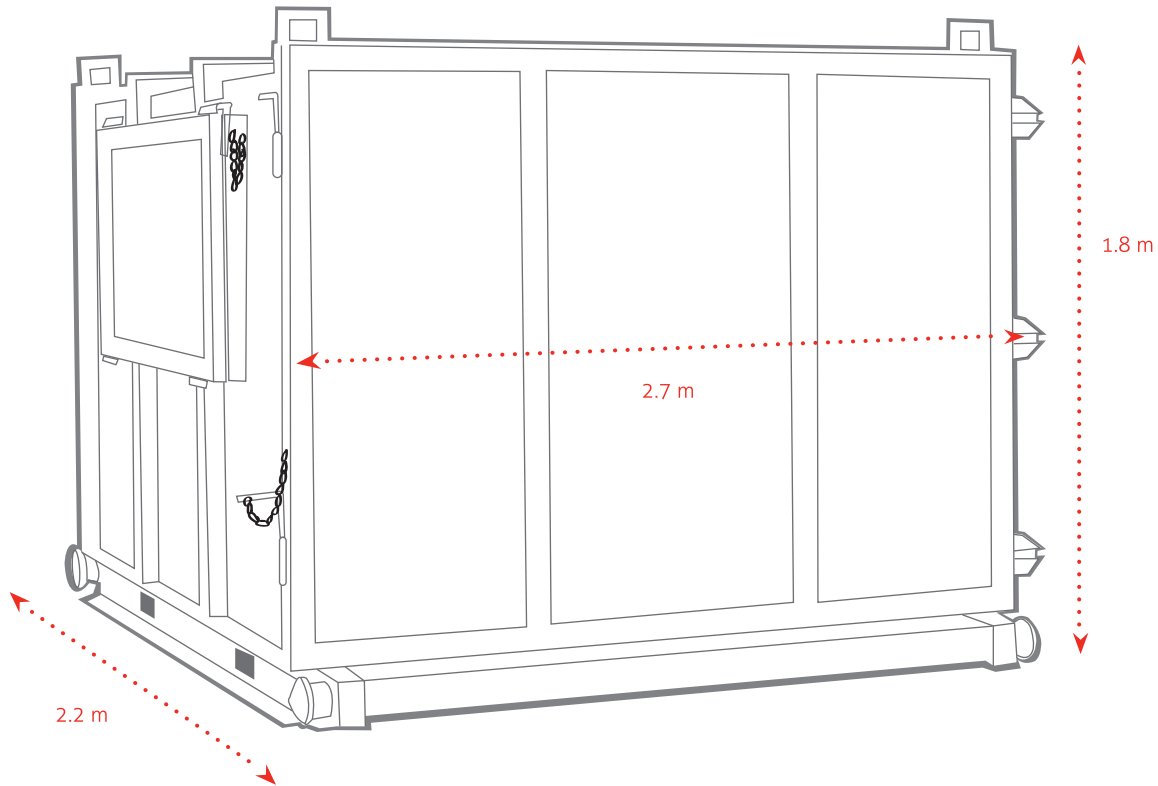

ASH BIN

Ketek's Ash Bins conveniently store ash from incinerators for eventual disposal at an approved landfill. They come in two sizes, 3.5 m³ or 7.0 m³.

SOLID WASTE

Features:

- Lightweight and portable
- Skid mounted
- Lifting lugs
- 3.5 m³ - Split Front Door for ash loading
- 7.0 m³ - Side Load Door for ash loading

Dimensions:

3.5 m³

- L 2.4 m (8')
- W 1.2 m (4')
- H 1.2 m (4')
- Weight 696 kg (1,574 lbs)

7.0 m³

- L 2.7 m (9')
- W 2.2 m (7')
- H 1.8 m (6')
- Weight 1,300 kg (2,870 lbs)