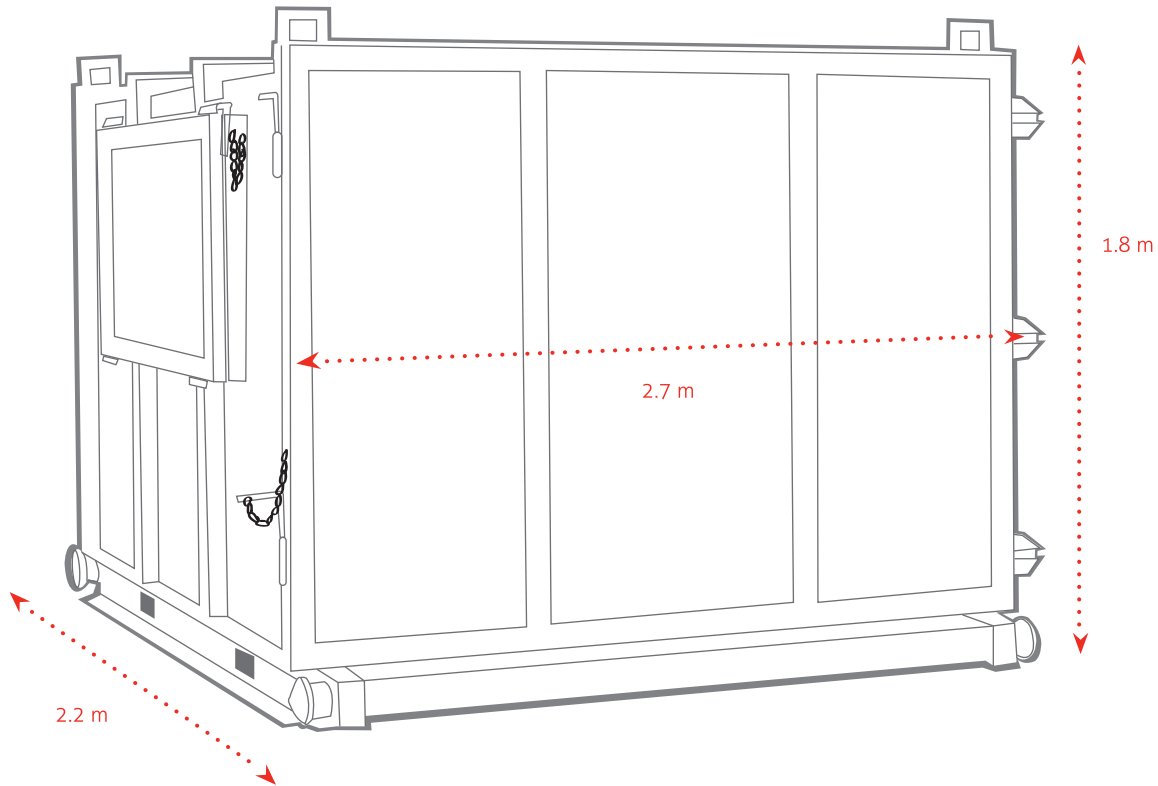

## ASH BIN

*Ketek's Ash Bins conveniently store ash from incinerators for eventual disposal at an approved landfill. They come in two sizes, 3.5 m<sup>3</sup> or 7.0 m<sup>3</sup>.*

SOLID WASTE

### Dimensions:

#### 3.5 m<sup>3</sup>

- L 2.4 m (8')
- W 1.2 m (4')
- H 1.2 m (4')
- Weight 696 kg (1,574 lbs)

#### 7.0 m<sup>3</sup>

- L 2.7 m (9')
- W 2.2 m (7')
- H 1.8 m (6')
- Weight 1,300 kg (2,870 lbs)