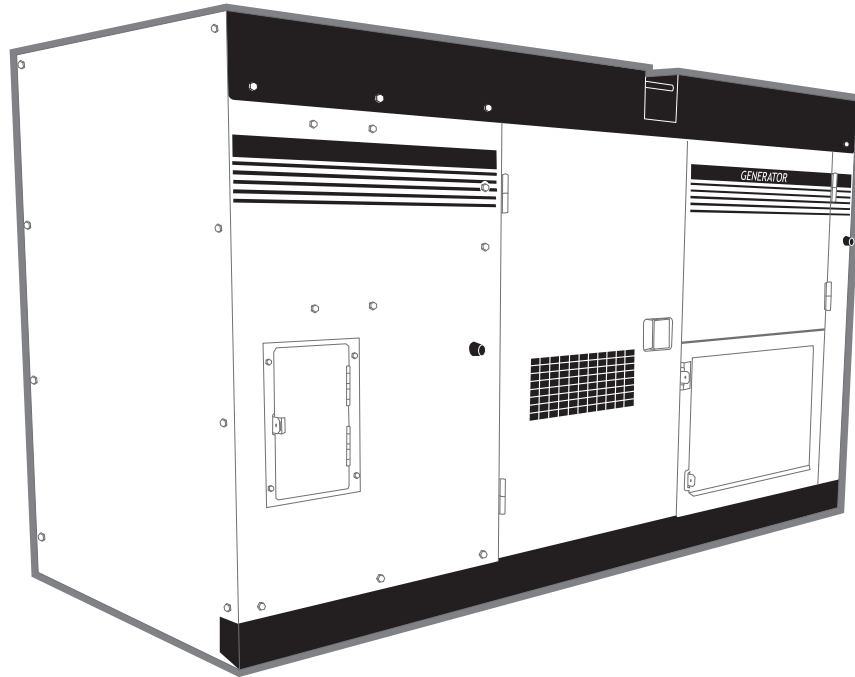

## GENSET

Use any of the various generators Ketek offers to power your electric equipment at any camp, rig or construction site.

POWER & LIGHT

### Features:

- 6 KW - 500 KW
- Wheeled and skid mounted available
- Ultra quiet
- Positive air shut-off available
- 220 - 460 V
- 1,000 - 4,700 L auxiliary fuel tanks available