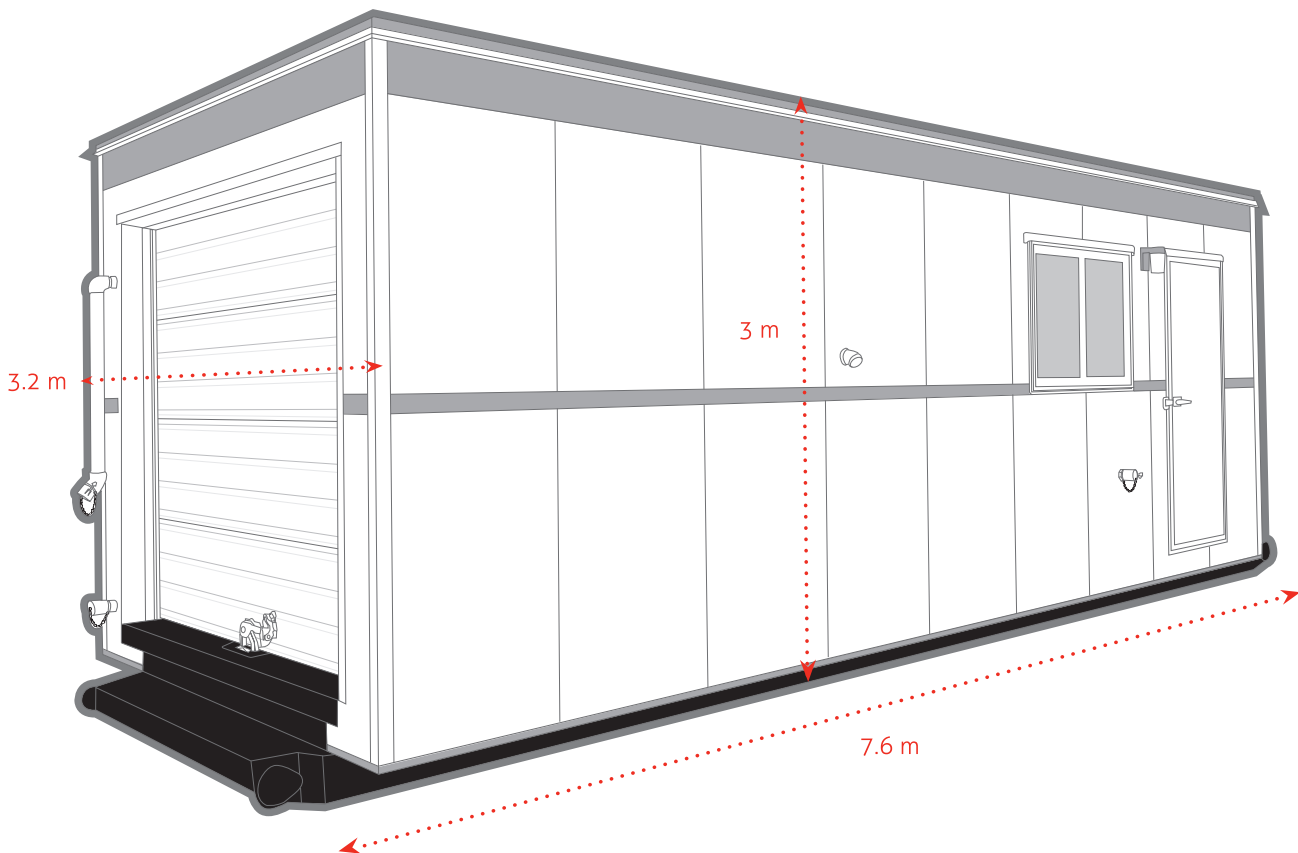

LAUNDRY

Ketek's Laundry Building provides a place at camp for personnel to launder clothes. Perfect for cleaning coveralls. The Laundry building allows you to separate camp or personal laundry from work laundry.

BUILDINGS

Features:

- Skidded Building
- 2 washers/dryers
- 10,000 L water capacity
- 220 V Single Phase, 100 amp
- Electric Heat
- Hot and Cold Water

Dimensions:

- L 7.6 m (25')
- W 3.2 m (10' 6")
- H 3 m (10')
- Weight 5,896 kg (13,000 lbs)