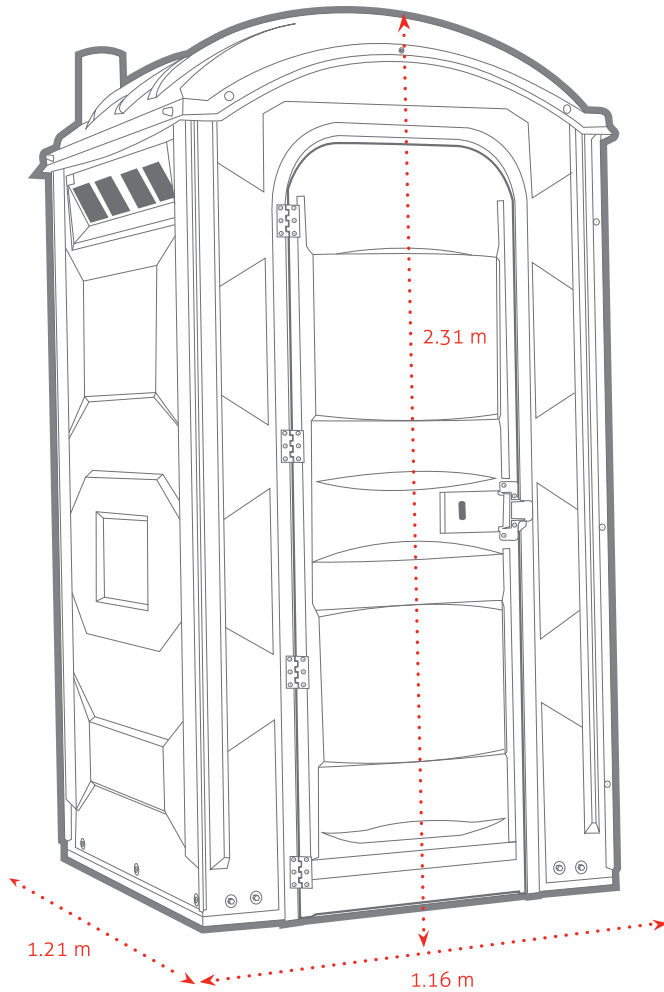

PORTABLE WASHROOM

Ketek's portable washroom has several significant benefits mostly related to their portability, they are self-contained and they can be placed almost anywhere on site.

SEWAGE WASTE

Features:

- Lockable doors
- Ventilation near the top
- Easy to clean

Dimensions:

- L 1.21 m (4')
- W 1.16 m (3' 10")
- H 2.31 m (7' 6")
- Weight 90 kg - 110 kg
(198 lbs - 242 lbs)