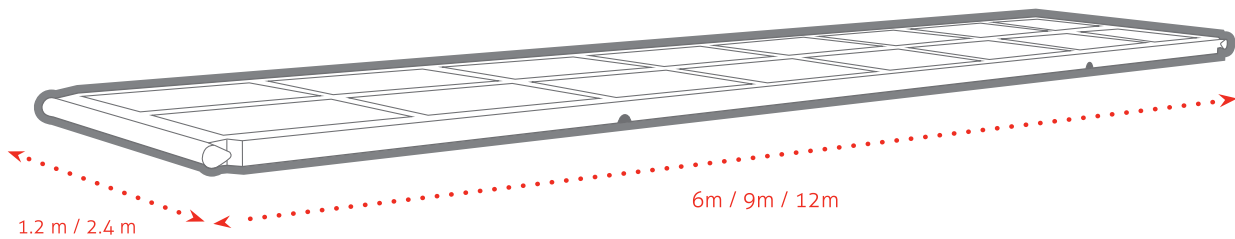

## RIG MATTING

*Ketek's Rig Mats provide a solid base for all drilling needs. Rig Mats can also be utilized as floors for field machine shops and warehouses, pipeline applications, tank and camp foundations, camp mats, and for environmentally sensitive applications.*

### Features:

- 5 sizes to meet specific applications
- 3 Rail
- 2 x 6 laminated

### Dimensions:

- 1.2 m (4') x 6 m (20') Weight 791 kg (1,745 lbs)
- 1.2 m (4') x 9 m (30') Weight 1,174 kg (2,590 lbs)
- 2.4 m (8') x 6 m (20') Weight 1,583 kg (3,490 lbs)
- 2.4 m (8') x 9 m (30') Weight 2,349 kg (5,180 lbs)
- 2.4 m (8') x 12 m (40') Weight 3,073 kg (6,775 lbs)