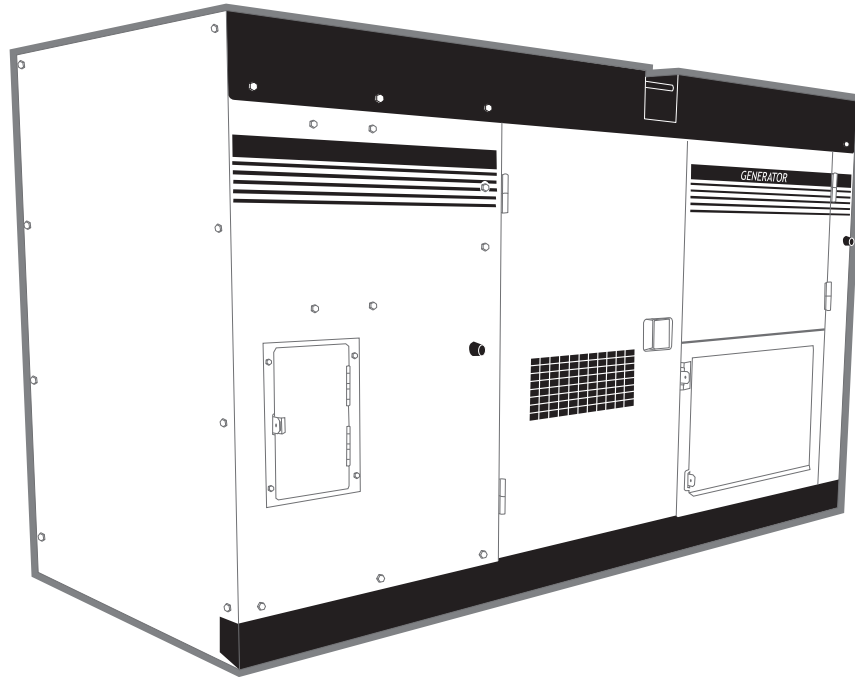

KETEK
GROUP

GENSET

Use any of the various generators Ketek offers to power your electric equipment at any camp, rig or construction site.

POWER & LIGHT

Features:

- 6 KW - 500 KW
- Wheeled and skid mounted available
- Ultra quiet
- Positive air shut-off available
- 220 - 460 V
- 1,000 - 4,700 L auxiliary fuel tanks available

Dimensions:

- Available upon request