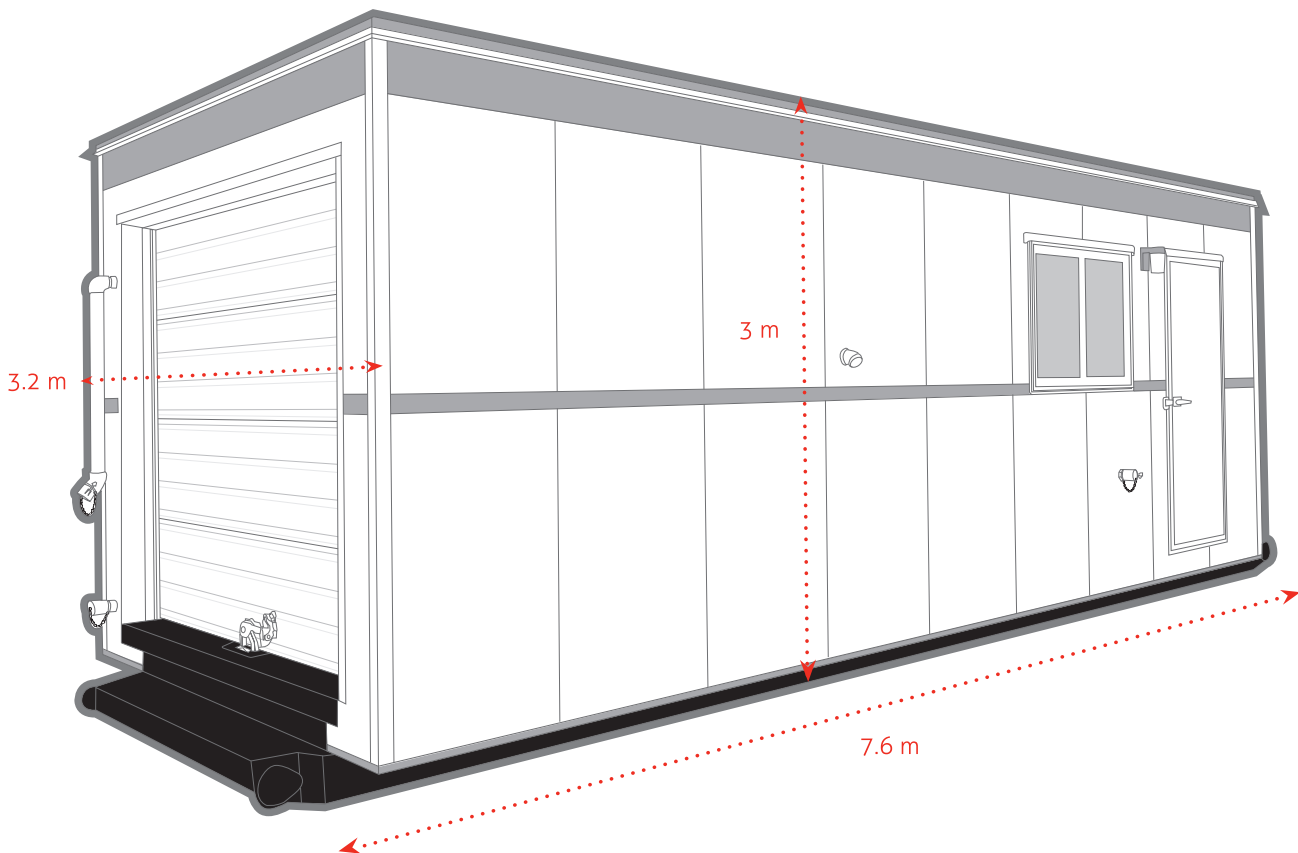

## LAUNDRY

*Ketek's Laundry Building provides a place at camp for personnel to launder clothes. Perfect for cleaning coveralls. The Laundry building allows you to separate camp or personal laundry from work laundry.*

### Features:

- Skidded Building
- 2 washers/dryers
- 10,000 L water capacity
- 220 V Single Phase, 100 amp
- Electric Heat
- Hot and Cold Water

### Dimensions:

- L 7.6 m (25')
- W 3.2 m (10' 6")
- H 3 m (10')
- Weight 5,896 kg (13,000 lbs)