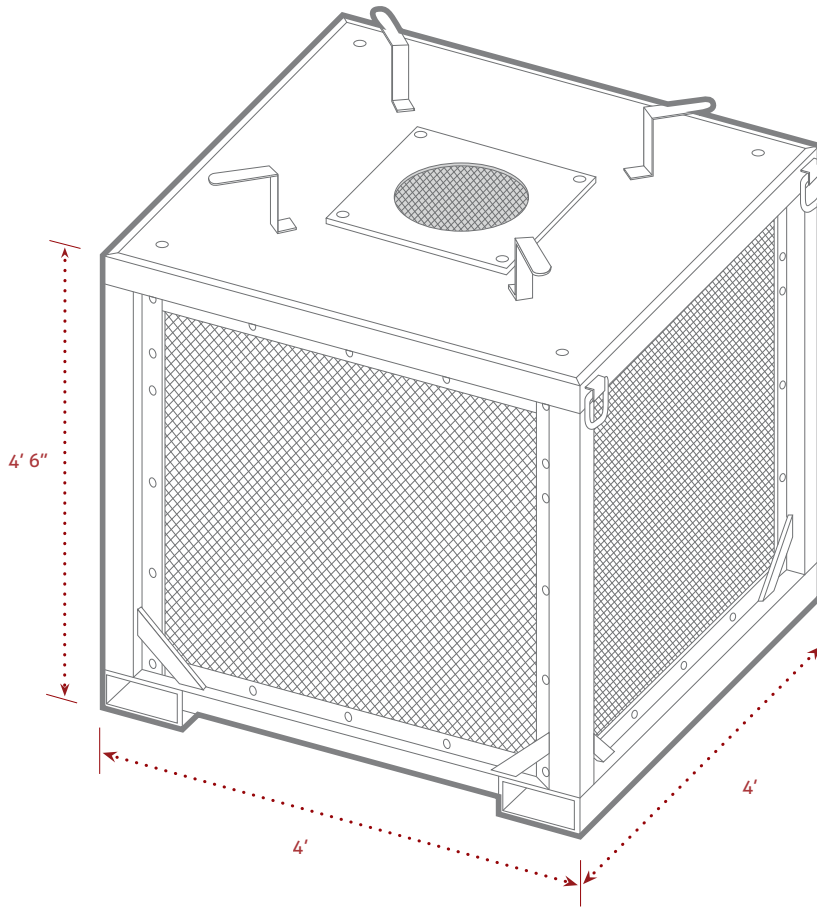

BASKET FISH SCREEN

Ketek's most versatile option comes in many sizes to meet your flow rate needs. It is compatible with suction hose or multiple sizes of submersible pumps. Pump floats are a common accessory to float the entire basket.

FISH SCREEN

Features:

- 3 - 20m³/min
- 825 - 3,272 lbs
- Compatible with most pump sizes
- 5' - 7' minimum water depth to achieve a full flow rate

Dimensions by flow rate:

	3.3m ³	6.5m ³	21m ³
Height	4' 6"	5' 3"	6' 6"
Length	4'	6'	14'
Width	4'	6'	12' 6" (with pontoon supports)
Weight (lbs, no pump)	825	1,300	3,272