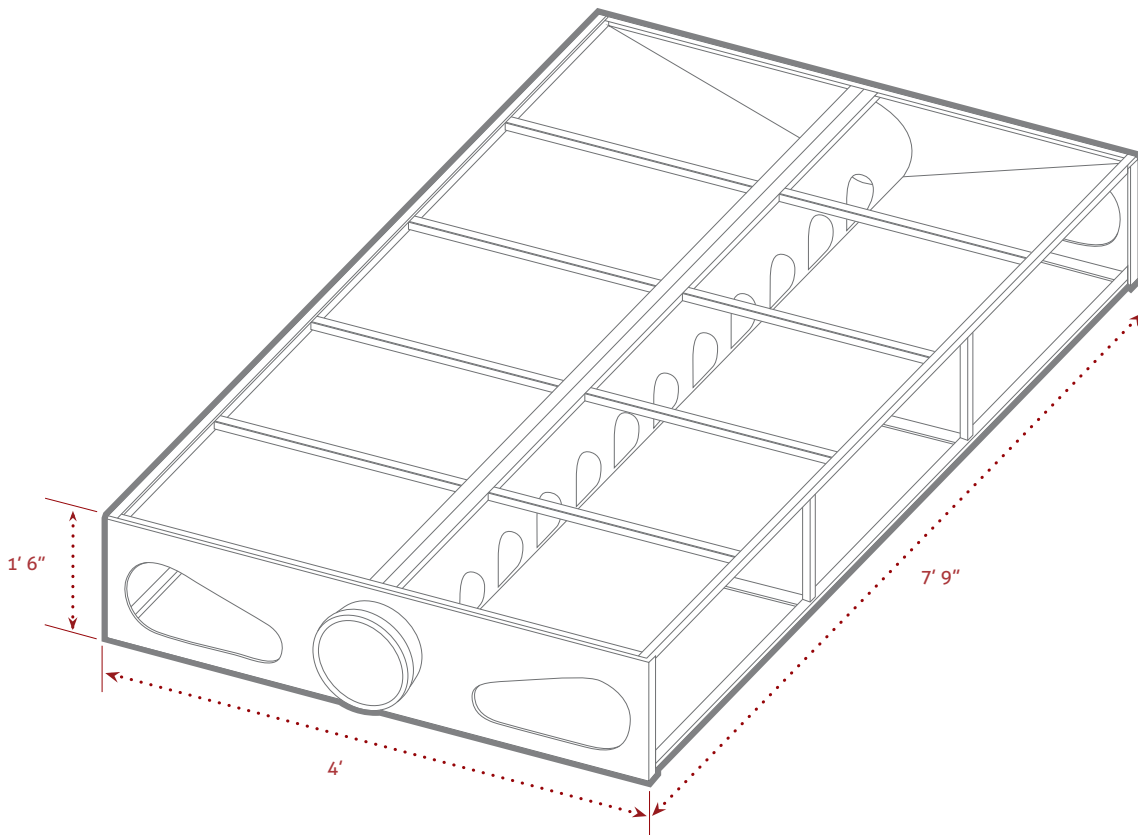

# LOW PROFILE FISH SCREEN

*Ketek's lowest profile option only requires a minimum of 18" of water for most models. Available in multiple flow rates and can be used in parallel*

FISH SCREEN

**Features:**

- 3 – 6 m<sup>3</sup>/min
- Minimum depth: 18"
- Compatible with 10" suction hose

**Dimensions by flow rate:**

	3m <sup>3</sup> /min	5m <sup>3</sup> /min	6m <sup>3</sup> /min
Height	1' 6"	1' 2"	1' 2"
Length	7' 9"	9' 10"	10' 10"
Width	4'	5' 2"	6'
Weight (lbs, no pump)	196	203	334