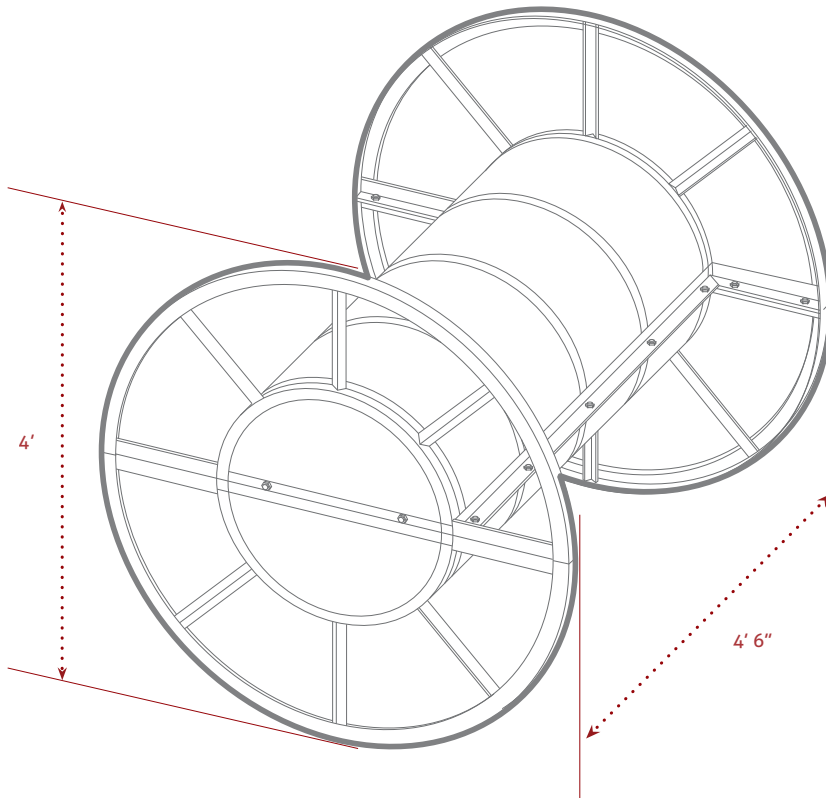

ROUND ROLLING FISH SCREEN

Light weight and rollable by hand, this fish screen is ideal for hard to access water sources. No equipment or access roads are required to place it.

FISH SCREEN

Features:

- ~2.7 m³/min
- 221 lbs (without pump)
- Compatible with 4" submersible pump
- Minimum depth: 3' 6" water

Dimensions:

- Length - 4' 6"
- Diameter / Height - 4'
- 2' Inner cage diameter