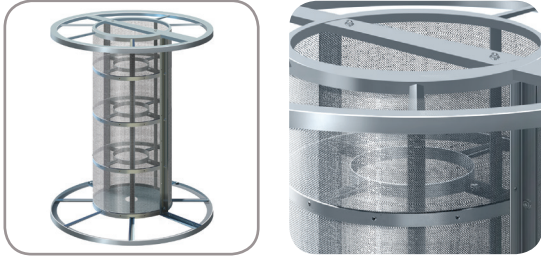

ROUND ROLLING FISH SCREEN

Light weight and rollable by hand, this fish screen is ideal for hard to access water sources. No equipment or access roads are required to place it.

FISH SCREEN

Features:

- ~2.7 m³/min
- 221 lbs (without pump)
- Compatible with 4" submersible pump
- Minimum depth: 3' 6" water

Dimensions:

- Length - 4' 6"
- Diameter / Height - 4'
- 2' Inner cage diameter